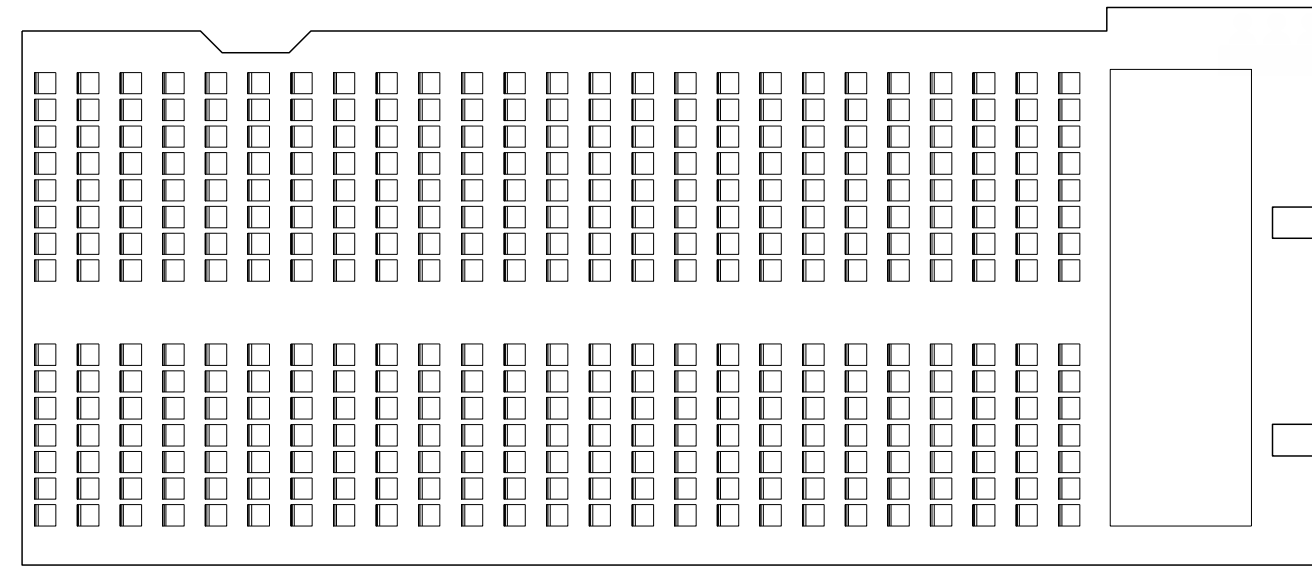

HALL

Theatre style

Banquet style

Classroom style

1+2+3+4
365 m²

375 Pax