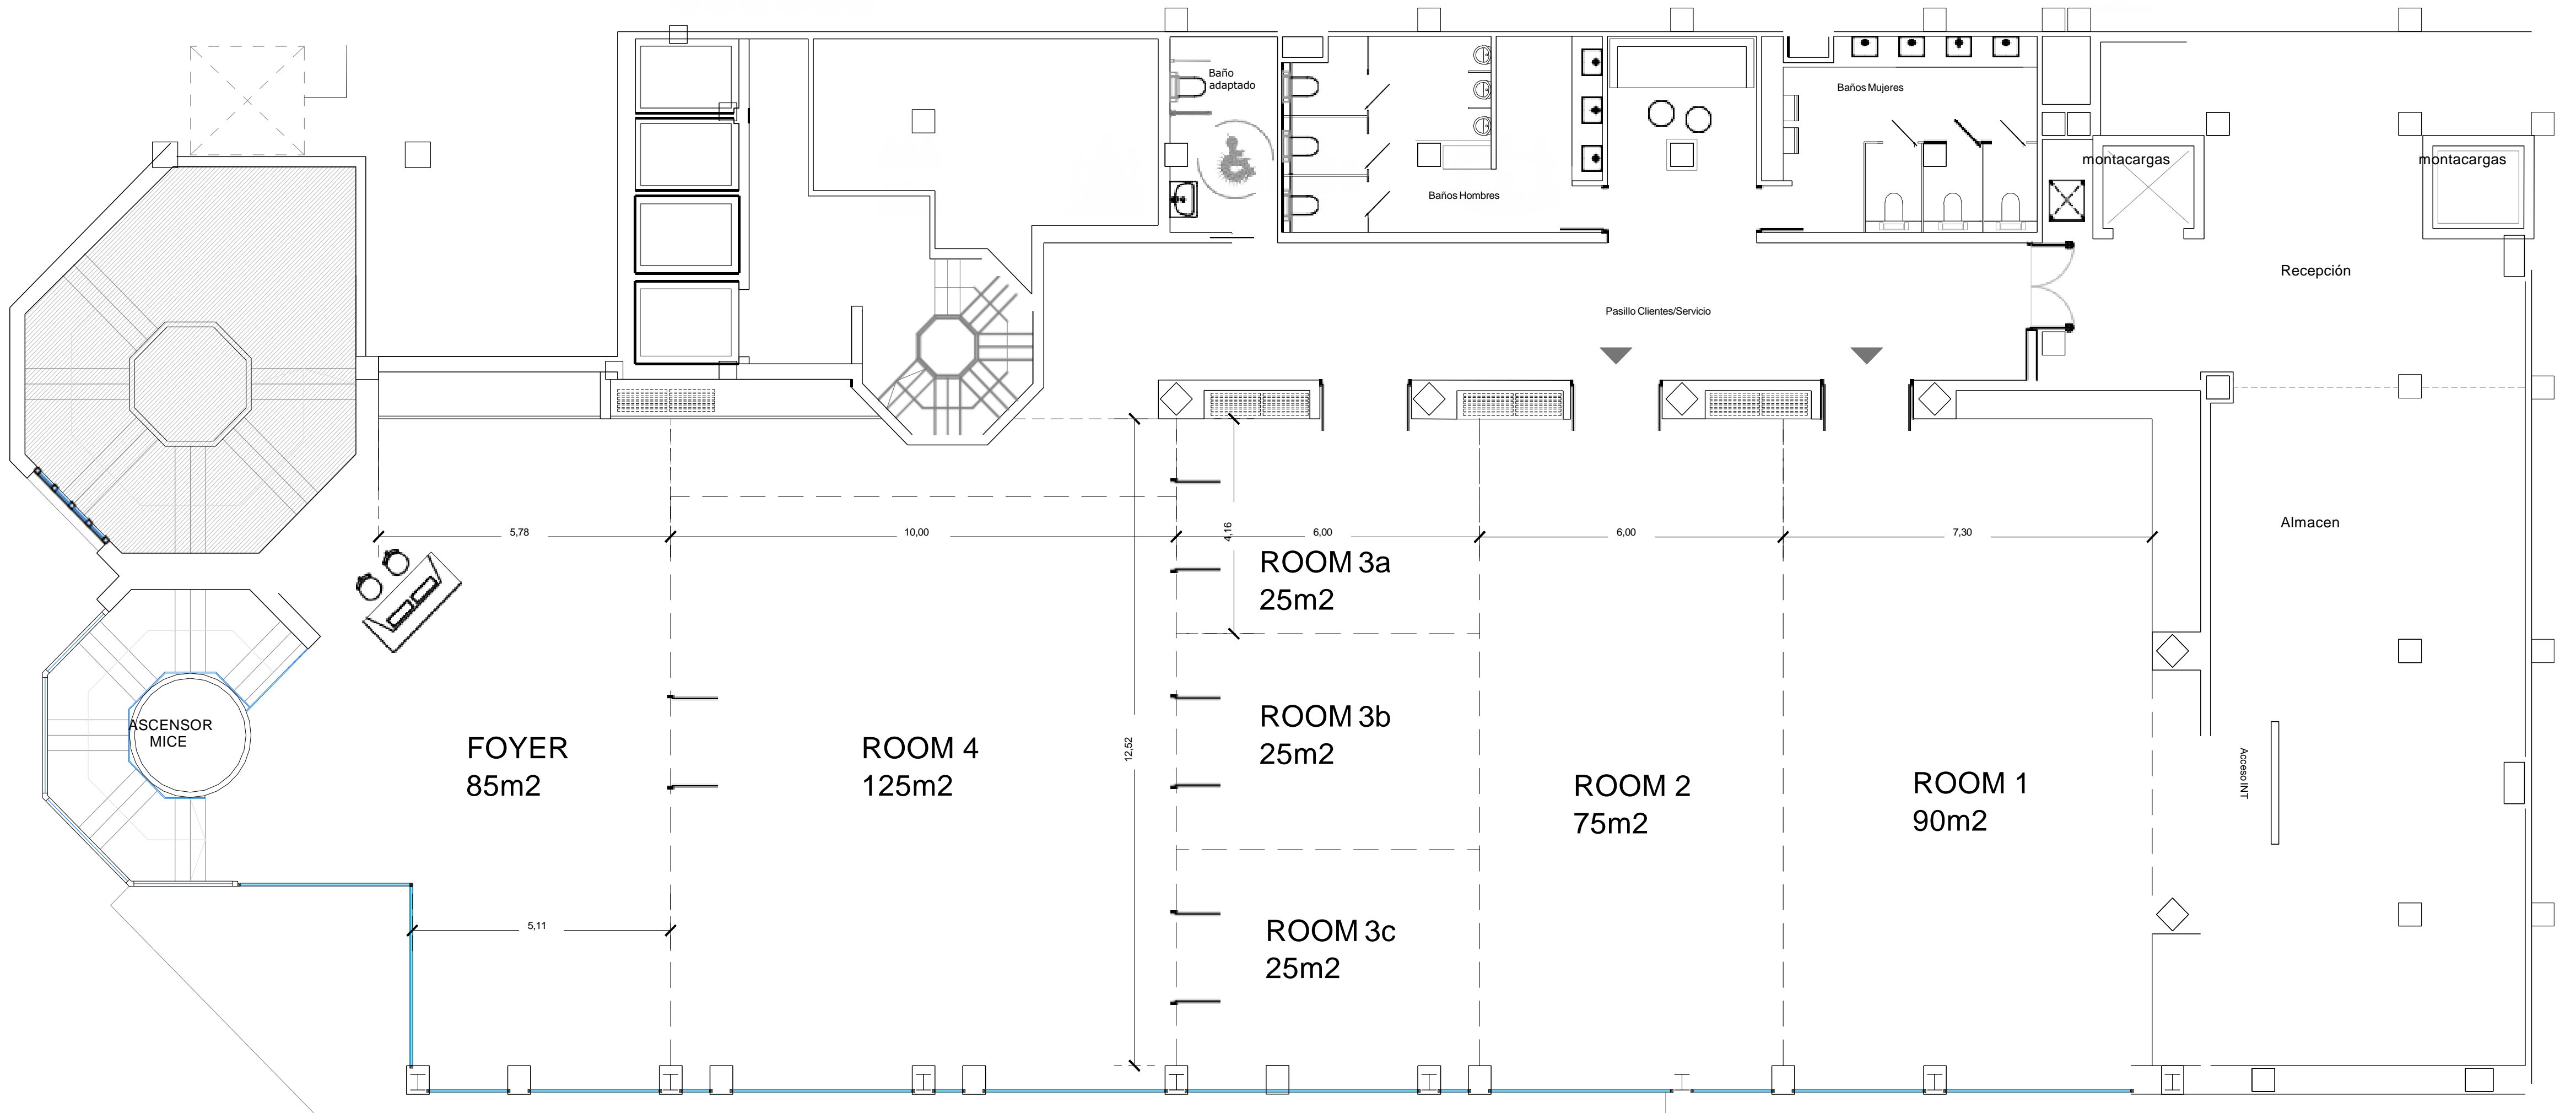

Hall Specifications

HALL	SIZE M²	SIZE FT²	THEATER	CLASSROOM	U-SHAPED	BOARDROOM	BANQUET	COCKTAIL	WIDE m	LENGTH m	HEIGHT m	DAYLIGHT	EQUIPMENT
ROOM 1 – IBIZA	90	969	80	36	24	24	40	90	7,30	12,52	TBC	Y	TBC
ROOM 2 – IBOSIM	75	807	64	30	22	18	30	75	6,00	12,52	TBC	Y	TBC
ROOM 3 – YEBISAH	75	807	64	30	22	18	30	75	6,00	12,52	TBC	Y	TBC
ROOM 4 – EBUSUS	125	1345	126	60	24	24	70	125	10,00	12,52	TBC	Y	TBC
ROOMS 1+2+3+4 - TANIT	365	3929	350	204	-	-	250	380	29,30	12,52	TBC	Y	TBC
ROOMS 1+2+3	240	2583	260	132	-	-	120	240	19,30	12,52	TBC	Y	TBC
ROOMS 2+3+4	275	2960	256	144	-	-	180	275	22,00	12,52	TBC	Y	TBC
ROOMS 1+2	165	1776	160	84	42	36	90	165	13,30	12,52	TBC	Y	TBC
ROOMS 2+3	150	1615	144	70	33	30	70	150	12,00	12,52	TBC	Y	TBC

- WI-FI
- SUNLIGHT
- SCREENS AND PROJECTORS
- AUDIO SYSTEM
- CAR & PRODUCT LAUNCHES
- INCENTIVES
- CONFERENCES

Hall Floor Plans