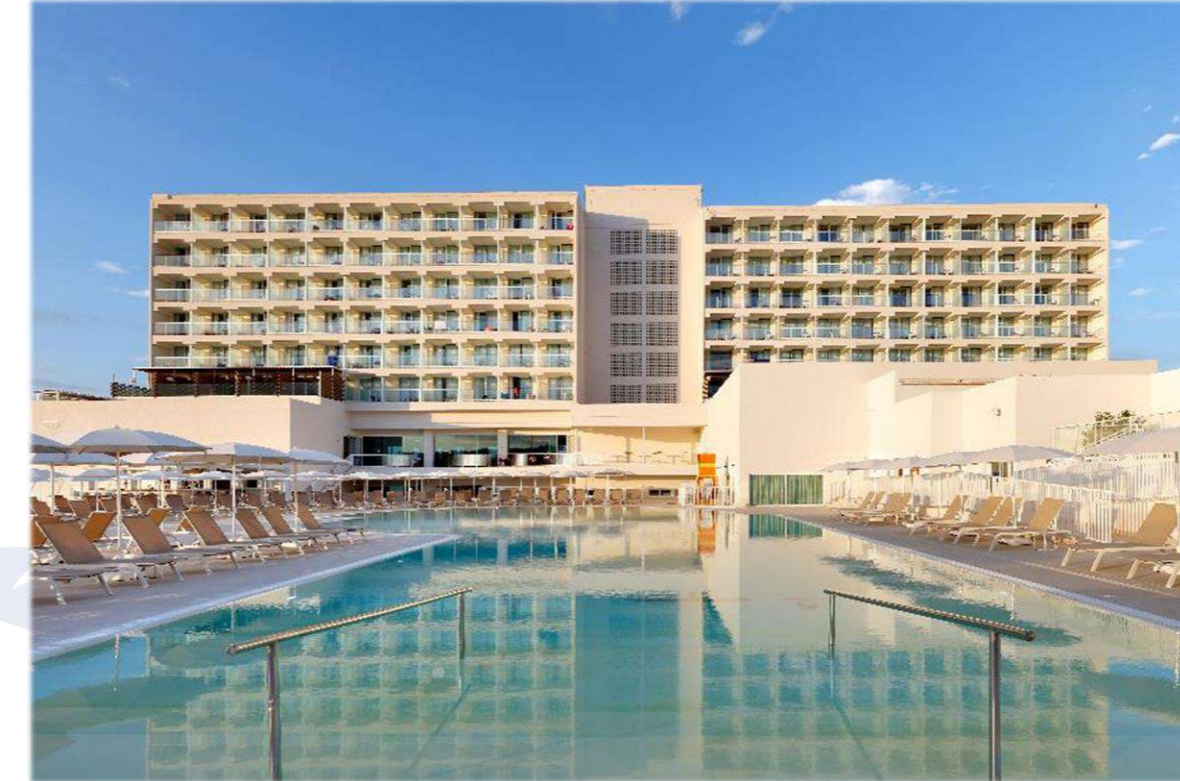

Restaurants & Bars

Gregal Lobby Bar

Type of cuisine: Drinks

Max. Capacity: 80 indoors + 60 outdoors

Preferred Service: Welcome Drinks

Shake It! Pool Bar

Type of Cuisine: Drinks

Max. Capacity: 150 outdoors

Preferred Service: Welcome Drinks