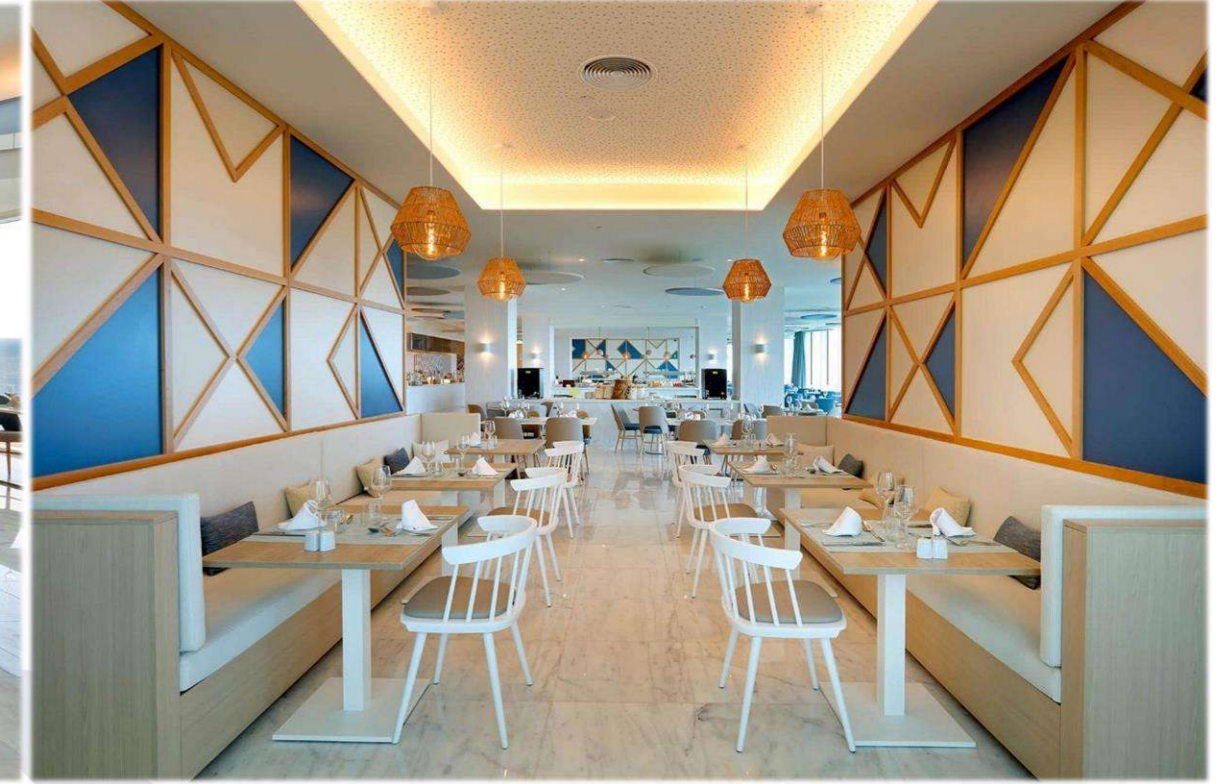

Restaurants & Bars

Sa Pomada Theater Bar

Type of cuisine: **Drinks**

Max. Capacity: **200 indoors + 50 outdoors**

Preferred Service: **Welcome Drinks + Coffee Breaks**

Sa Barca Restaurant

Type of cuisine: **International**

Max. Capacity: **180 indoors**

Preferred Service: **Buffet Menu + Served Menu**