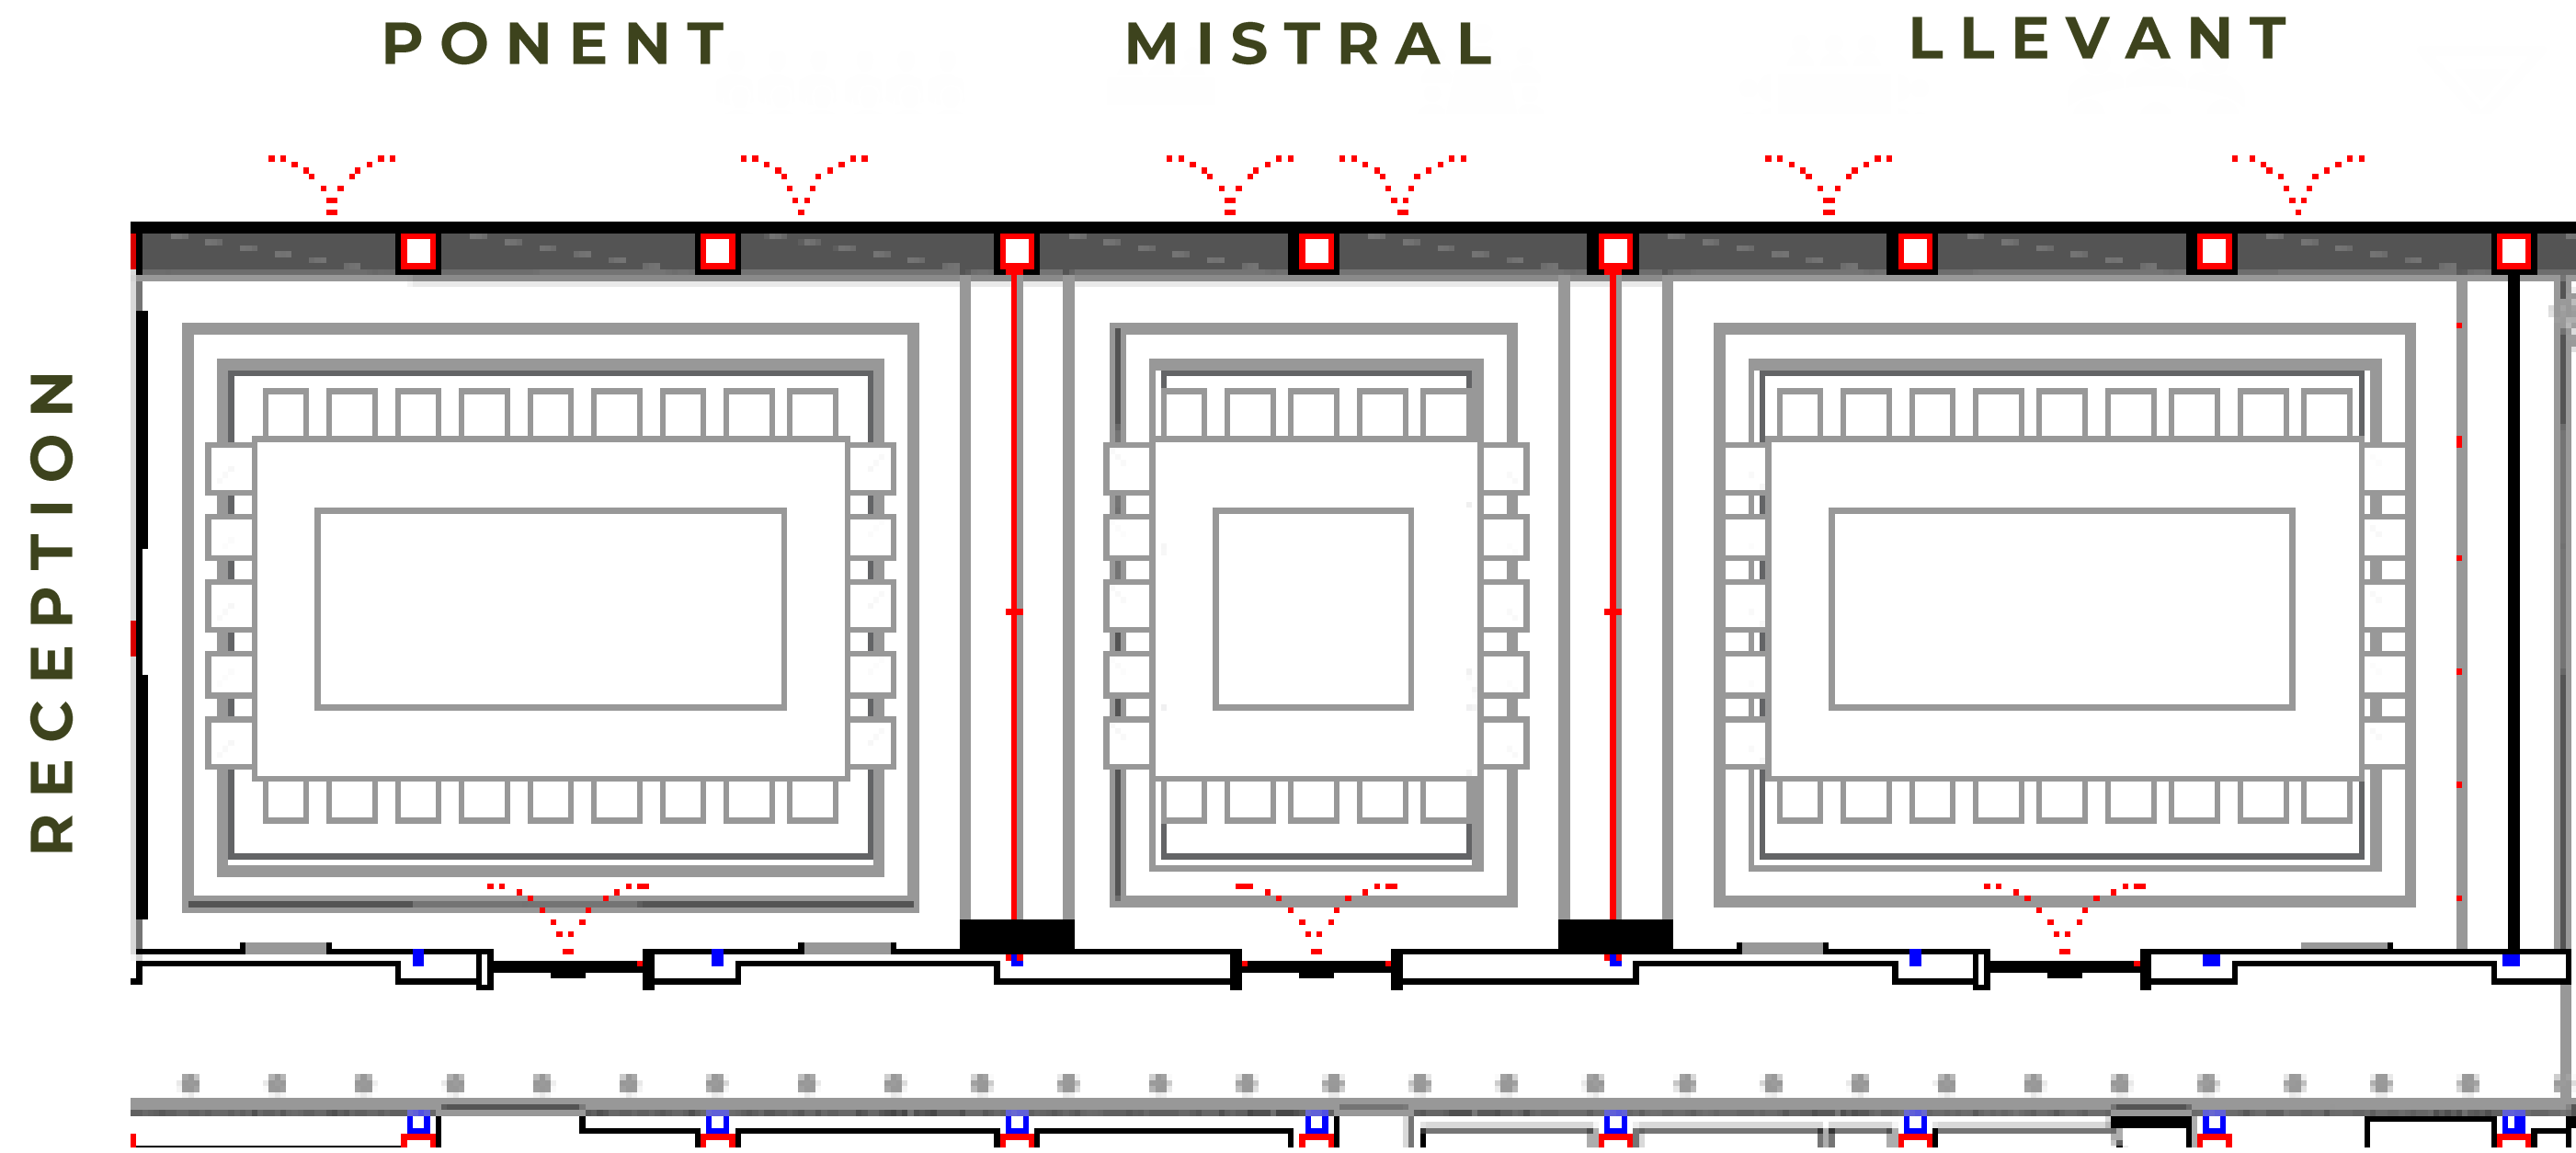

Meeting Rooms

MEASURES & EXTRA INFO							CAPACITY						AV EQUIPMENT			
HALLS	SIZE M²	SIZE FT	WIDE m	LENGHT m	HEIGHT m	SUNLIGHT	THEATER	CLASSROOM	U-SHAPED	BOARDROOM	CABARET	BANQUET	COCKTAIL	BEAMER	SCREEN	AUDIO
BLESSED BALLROOM (1+2+3)	212	2282	7,86	26,82	4,45	Yes	180	78	-	-	84	140	180	PT-EZ590	406X228	BUILT-IN
LLEVANT (1)	79	850	7,86	9,82	4,45	Yes	70	36	18	21	36	60	75	PT-EZ590	406X228	BUILT-IN
MISTRAL (2)	52	559	7,86	6,80	4,45	Yes	40	25	12	12	12	20	60	-	-	BUILT-IN
PONENT (3)	80,87	870	7,86	10,20	4,45	Yes	70	36	18	21	36	60	75	-	-	BUILT-IN

- WI-FI
- SUNLIGHT
- SCREENS AND PROJECTORS
- AUDIO SYSTEM
- CAR & PRODUCT LAUNCHES
- INCENTIVES
- CONFERENCES

Meeting Rooms