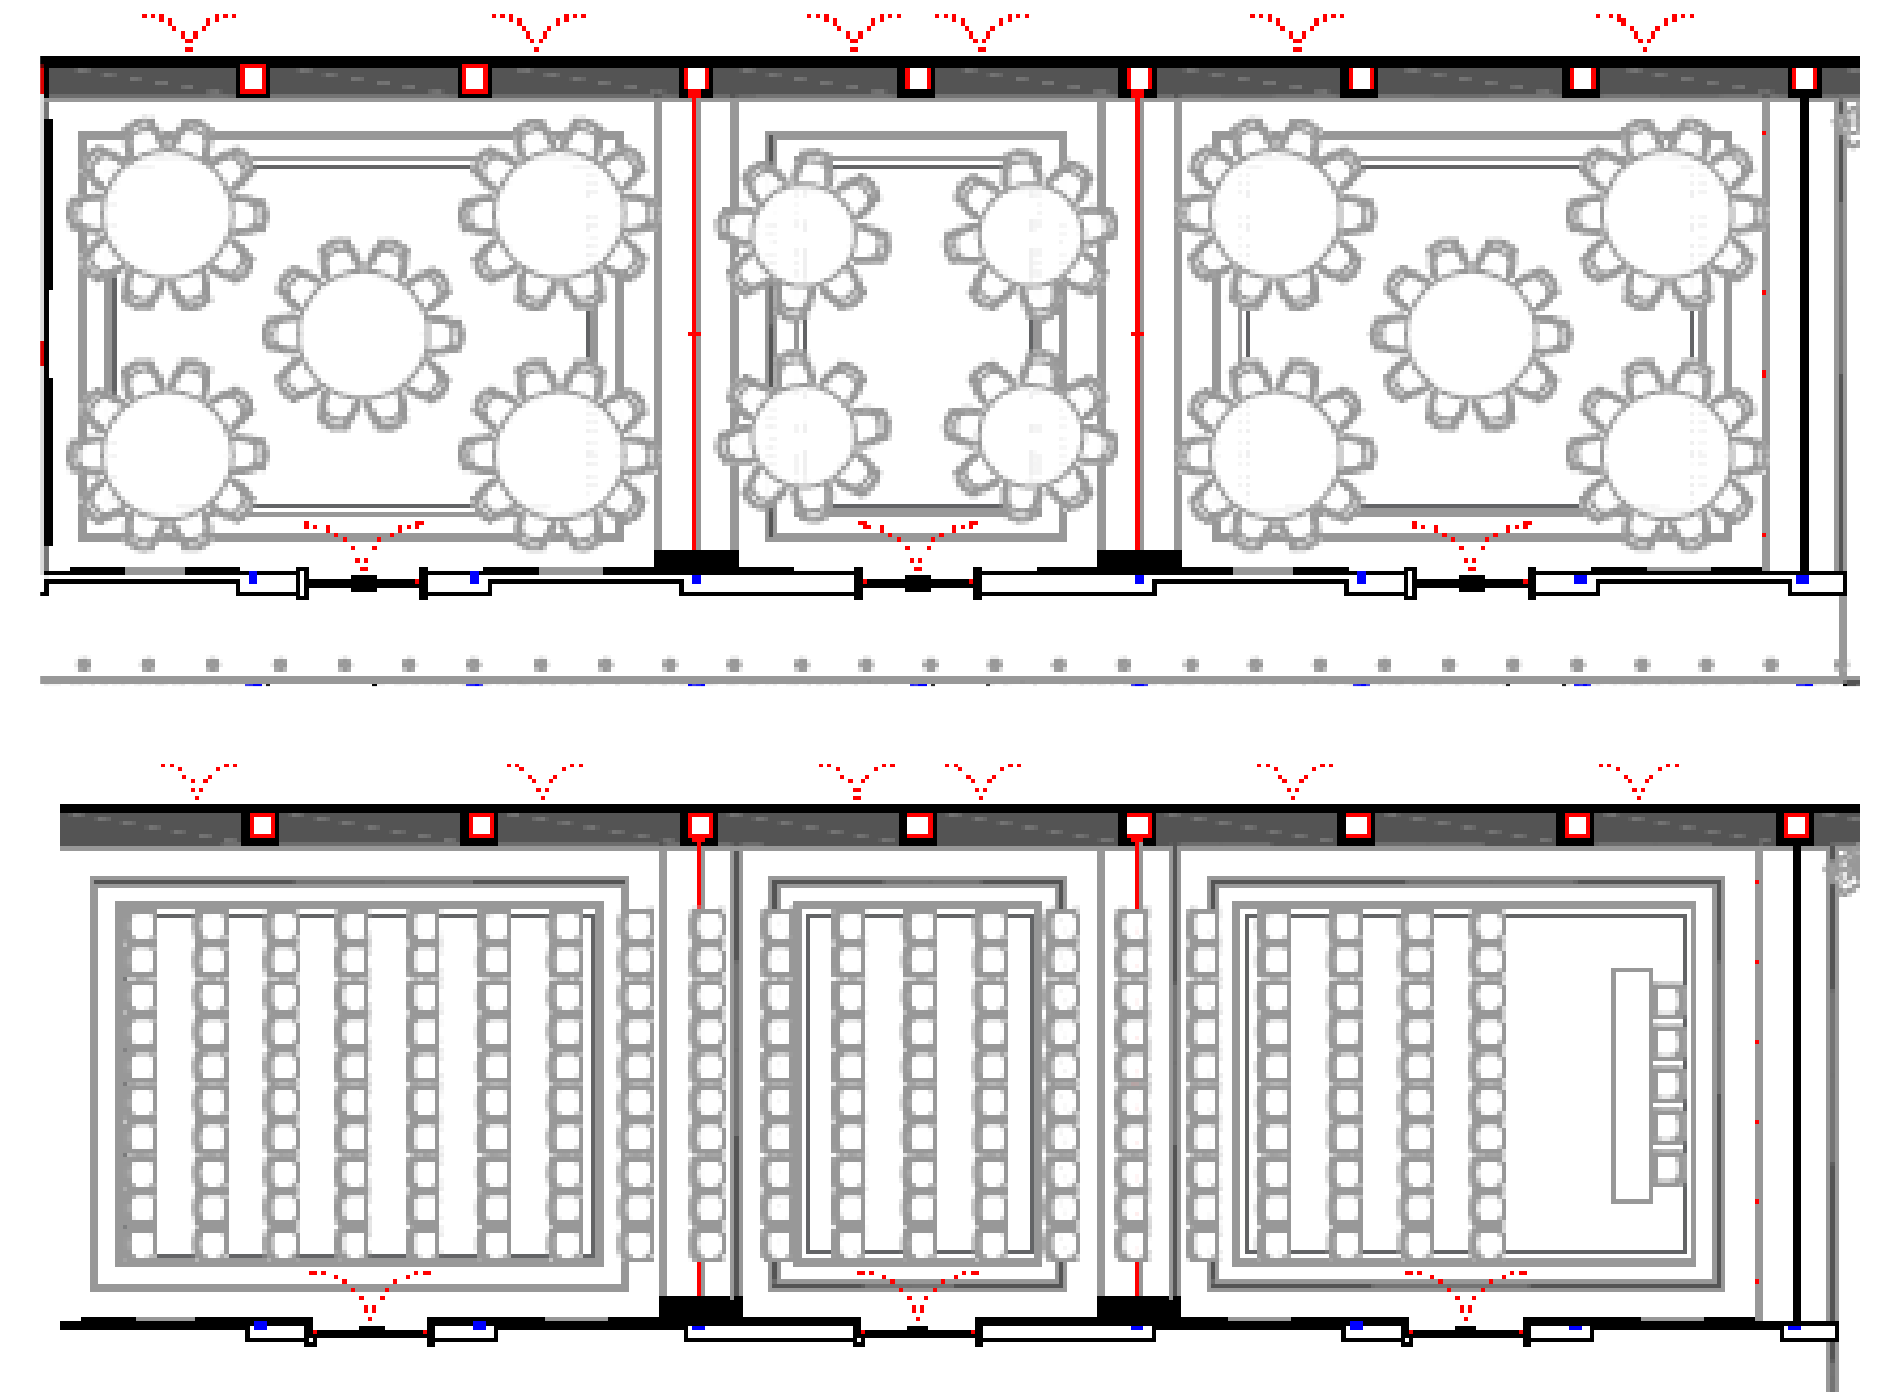

Meeting Rooms

MEASURES & EXTRA INFO							CAPACITY						AV EQUIPMENT			
HALLS	SIZE M²	SIZE FT	WIDE m	LENGHT m	HEIGHT m	SUNLIGHT	THEATER	CLASSROOM	U-SHAPED	BOARDROOM	CABARET	BANQUET	COCKTAIL	BEAMER	SCREEN	AUDIO
BLESSED BALLROOM (1+2+3)	212	2282	7,86	26,82	4,45	Yes	180	78	-	-	84	140	180	PT-EZ590	406X228	BUILT-IN
LLEVANT (1)	79	850	7,86	9,82	4,45	Yes	70	36	18	21	36	60	75	PT-EZ590	406X228	BUILT-IN
MISTRAL (2)	52	559	7,86	6,80	4,45	Yes	40	25	12	12	12	20	60	-	-	BUILT-IN
PONENT (3)	80,87	870	7,86	10,20	4,45	Yes	70	36	18	21	36	60	75	-	-	BUILT-IN

- WI-FI
- SUNLIGHT
- SCREENS AND PROJECTORS
- AUDIO SYSTEM
- CAR & PRODUCT LAUNCHES
- INCENTIVES
- CONFERENCES

Meeting Rooms