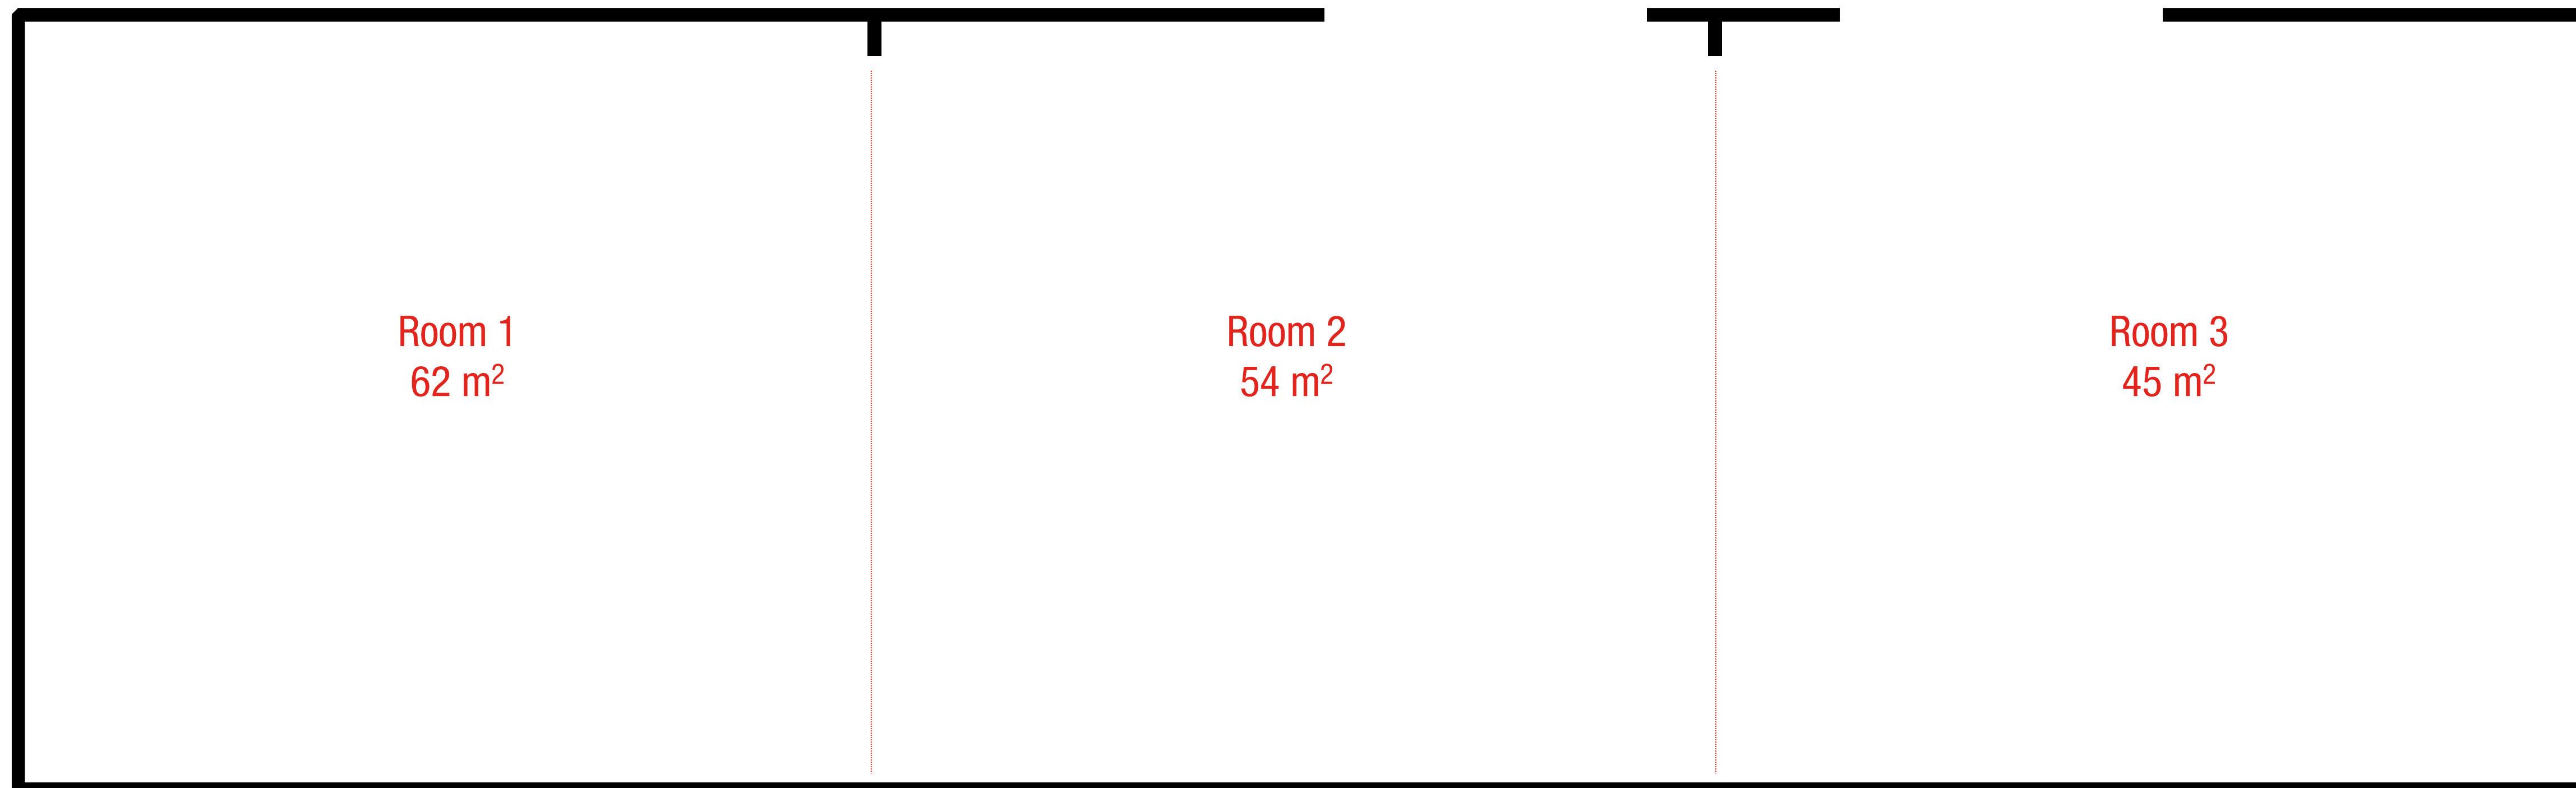

THE MEETING ROOMS.

HALLS	SIZE M2	SIZE FT	THEATER	CLASSROOM	U-SHAPED	BOARDROOM	BANQUET	COCKTAIL	WIDE m	LENGHT m	HEIGHT m	SUNLIGHT	EQUIPMENT
Room 1	62	667	60	24	16	12	50	55	7,32	8,50	2,80	YES	Integrated Screen, Beamer and Audio.
Room 2	54	581	50	24	16	12	40	50	7,18	7,46	2,80	YES	Integrated Screen, Beamer and Audio.
Room 3	45	484	40	16	16	10	30	45	6,30	7,18	2,80	YES	Integrated Screen, Beamer and Audio.
Room 1 + 2	114	1227	110	50	N/A	20	90	100	7,32	15,61	2,80	YES	Integrated Screen, Beamer and Audio.
Room 1 + 2 + 3	167	1797	165	70	N/A	28	120	150	7,32	22,79	2,80	YES	Integrated Screen, Beamer and Audio.

WI-FI

DAYLIGHT

SCREENS AND PROJECTORS

AUDIO SYSTEM

CAR & PRODUCT LAUNCHES

INCENTIVES

CONFERENCES

THE MEETING ROOMS.